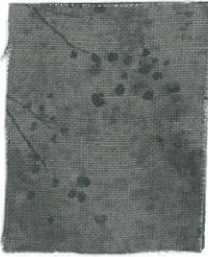

Painted Pony 'n Quilts

PROJECT: Beauty All Around
Month 8

page 1 of 1

1

patt. piece

Background

size: 14 1/2 x 14

6

patt. piece

Stem
Leaves

size: 1 1/2 x 6

11

patt. piece

size: _____

2

patt. piece

Bird Body

size: 6 x 12
or 8 x 8

7

patt. piece

Flowers

size: 1 1/2 x 7 1/2

12

patt. piece

patt. piece

size: _____

14

patt. piece

size: _____

5

patt. piece

Circle