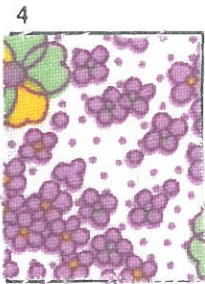

## Block 13 Woven Floral Block 14 Butterfly

patt. piece  
Background

size: 9 x 1/2 wof

patt. piece  
Background

size: 14 x 14

patt. piece  
Stems & Leaves

size: 6 x 10

patt. piece  
Yellow Squares

size: 6 x 6

patt. piece  
Wings

size: 12 x 12

patt. piece  
Curved Pieces

size: 11 x 14

patt. piece  
Aqua

size: 5 x 12

patt. piece  
Body

size: 3 x 6

patt. piece

size: \_\_\_\_\_

## Block 15 Posey Block

patt. piece  
Purple

size: 6 x 8

patt. piece  
Background

size: 18 x 1/2 wof

patt. piece

size: \_\_\_\_\_

patt. piece  
Purple